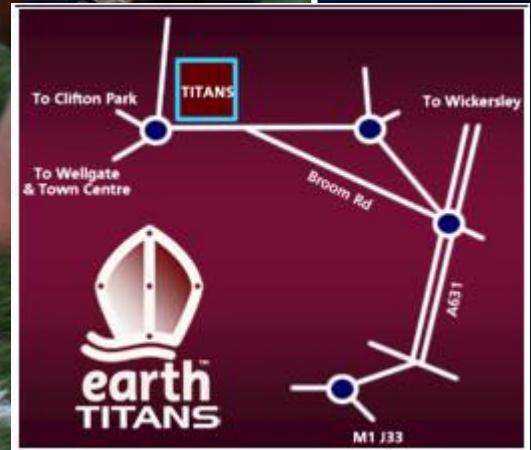

# TITANS

Photographs: Steve Mettam

Pride of  
**ROTHERHAM**

**V S**

**PERTEMPS BEES**

**NATIONAL LEAGUE ONE**

**SAT 27TH JANUARY**

**2PM**

**EARTH ARENA**

**CLIFTON LANE SPORTS GROUND**